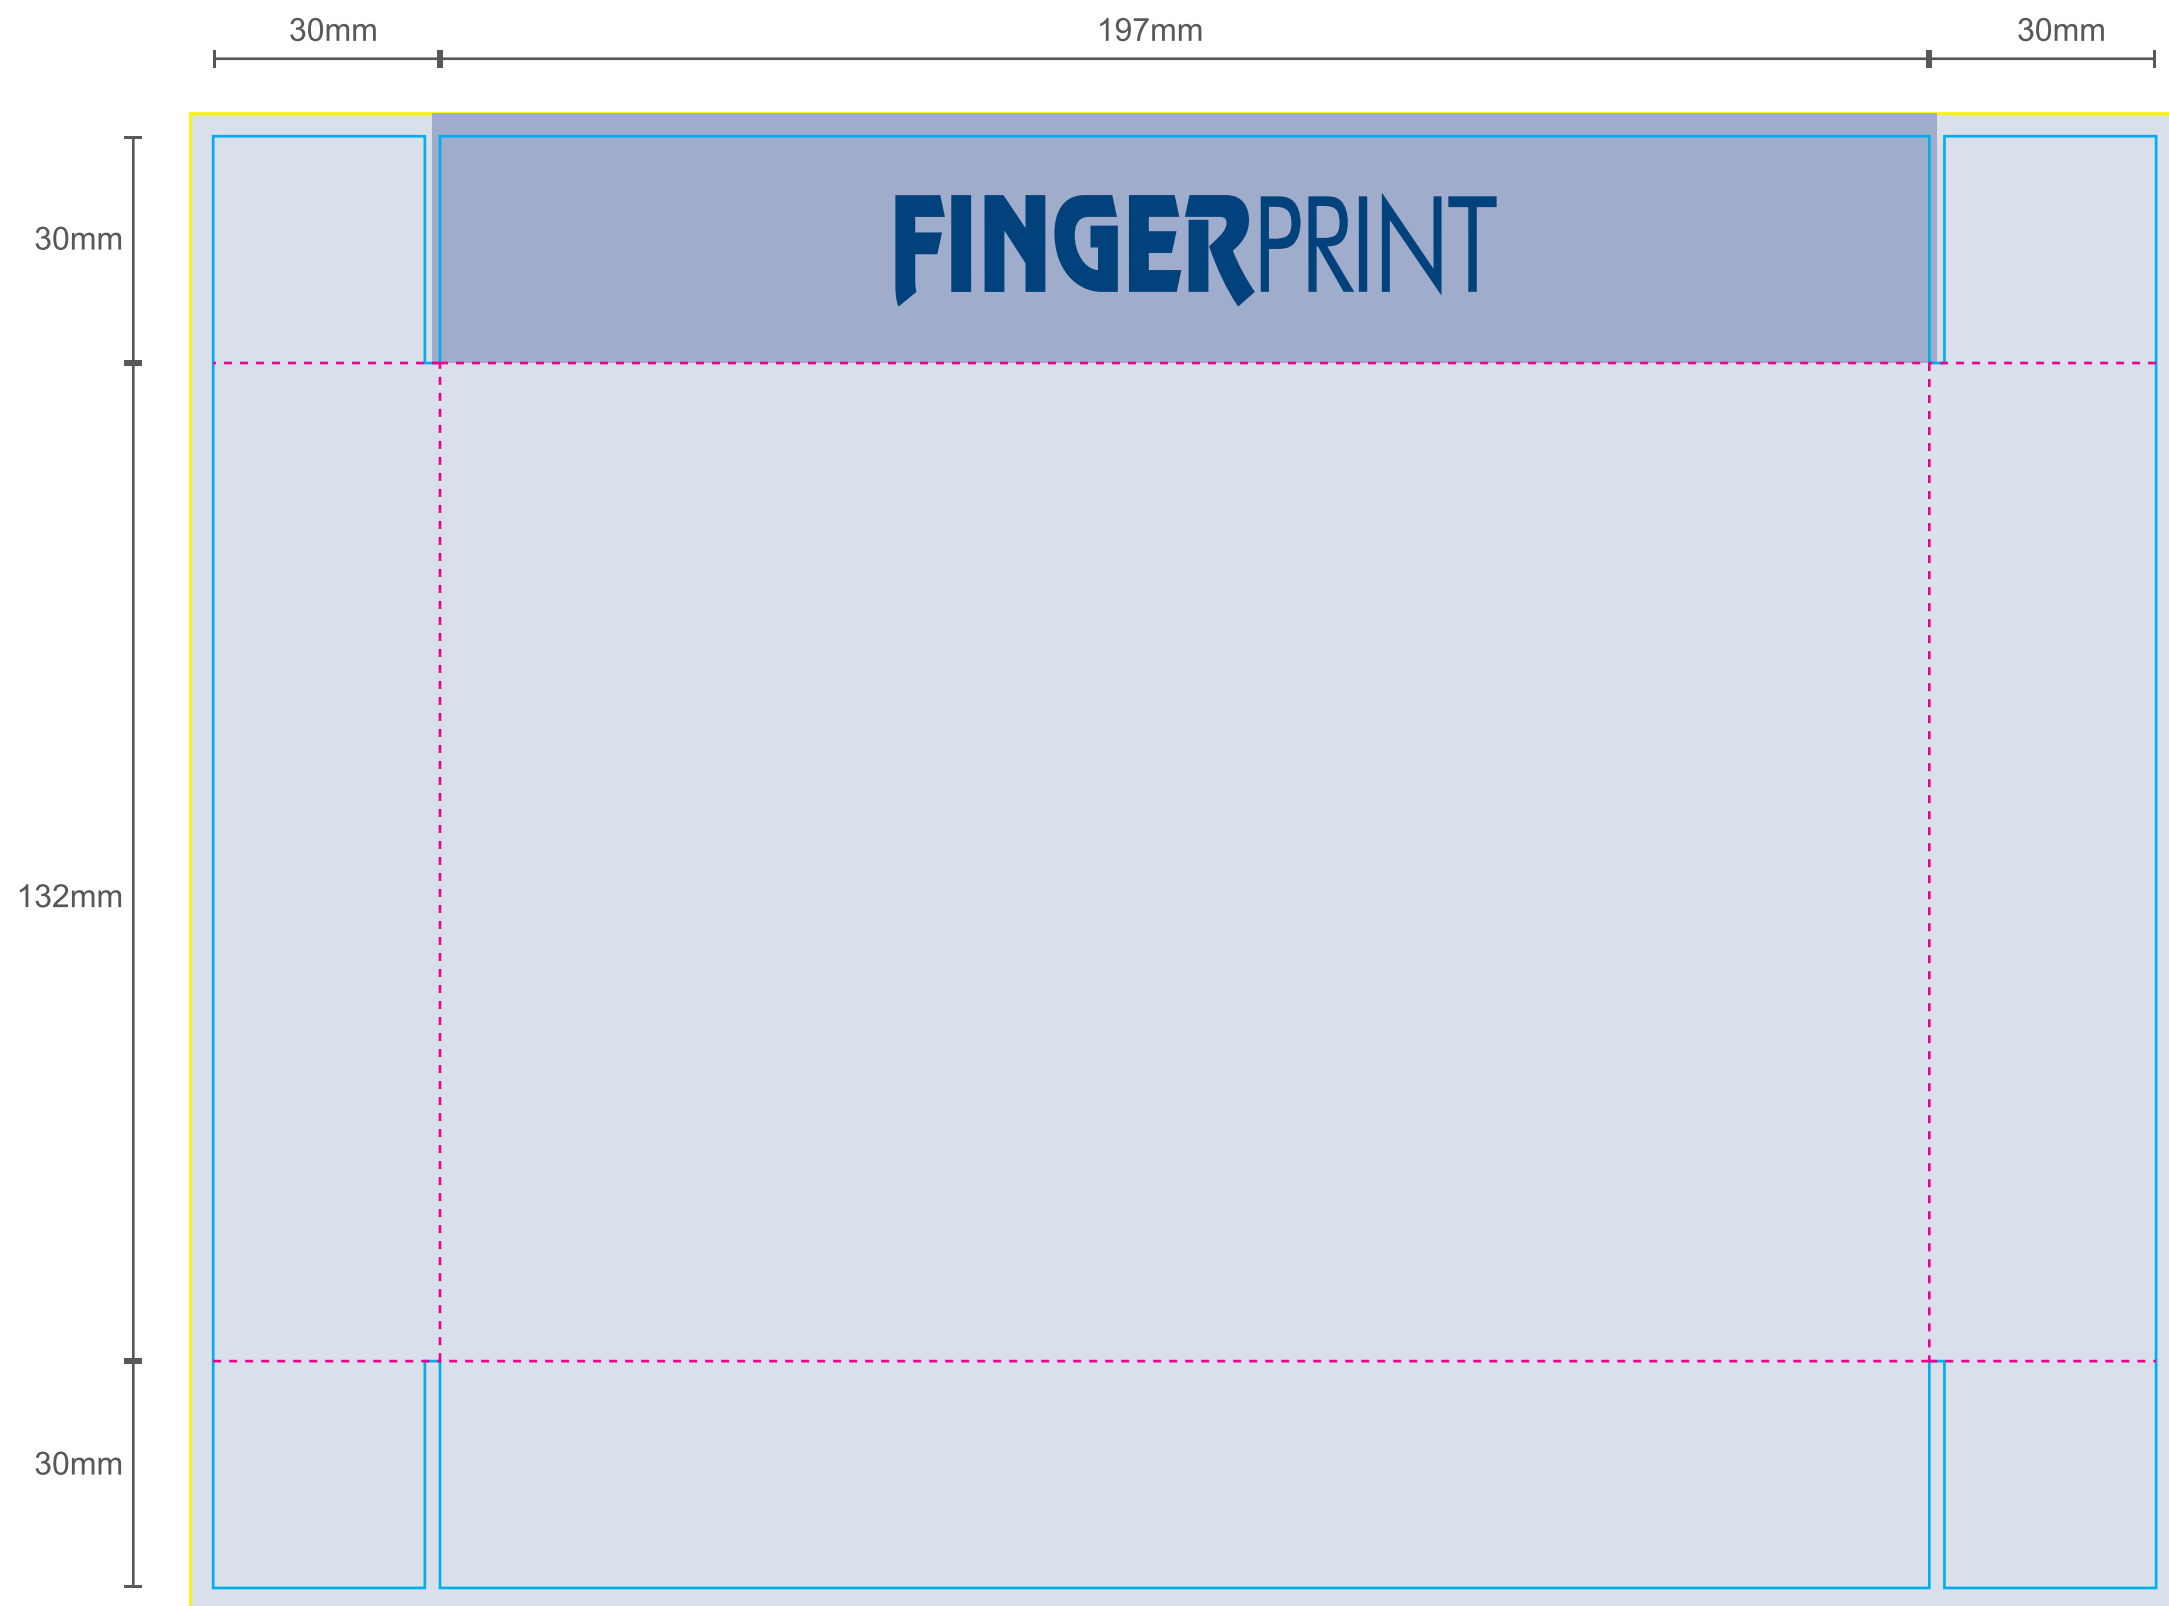

-  Bleed
-  Diecut line
-  Foldline
-  Replaceable Area

Box

Open Size: 257mm(W) x 192mm(H)

Close Size: 197mm(W) x 30mm(H) x 132mm(D)

PREVIEW

-  Bleed
-  Diecut line
-  Foldline
-  Replaceable Area

-  Bleed
-  Diecut line
-  Foldline
-  Replaceable Area