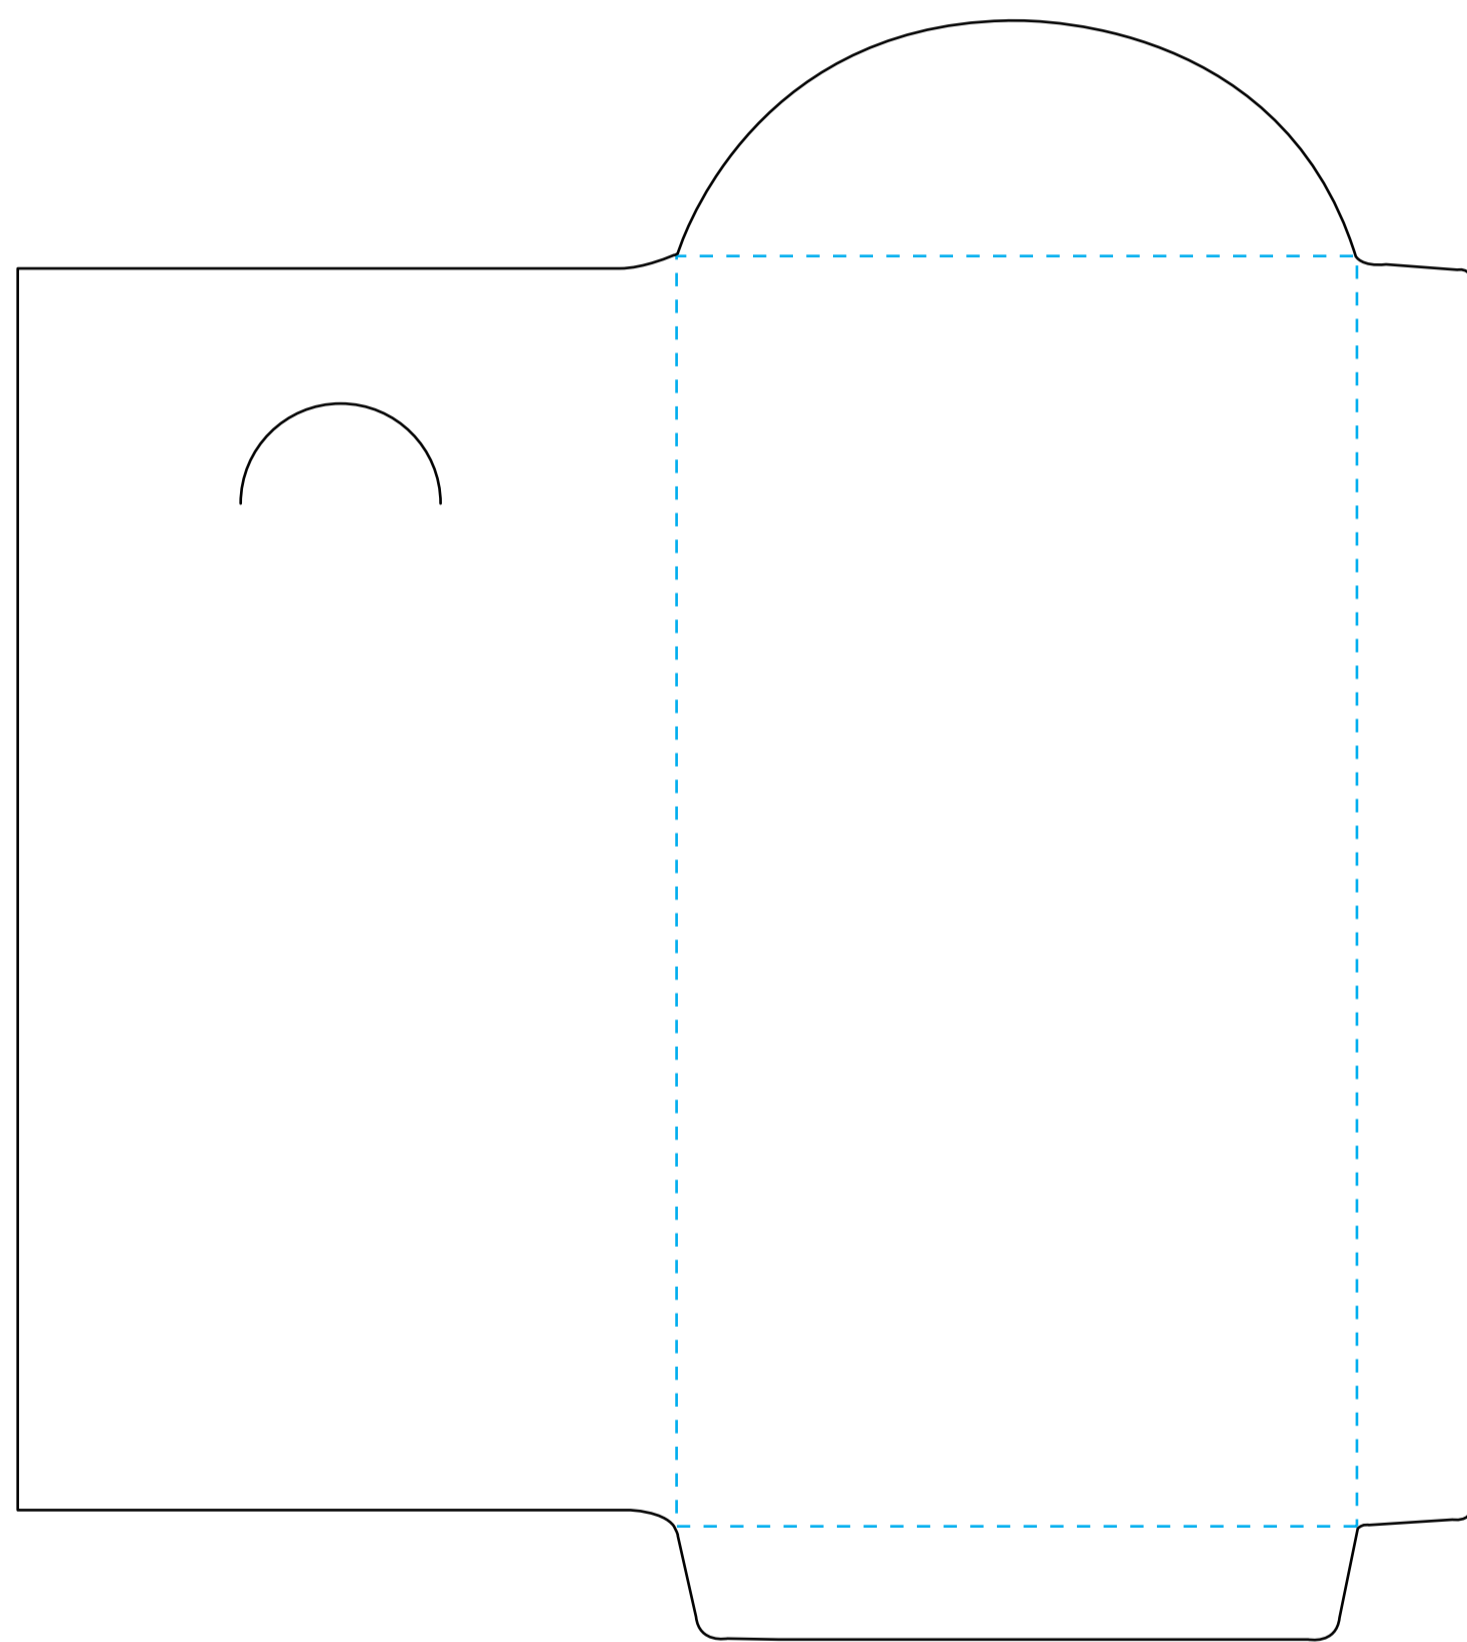

# Red Packet Testing

Opened Size: 193mm(W) x 214mm(H)

Closed Size: 90mm x 168mm(H)

Material: 120gsm Olin Rough High White

Die cut

Foldline