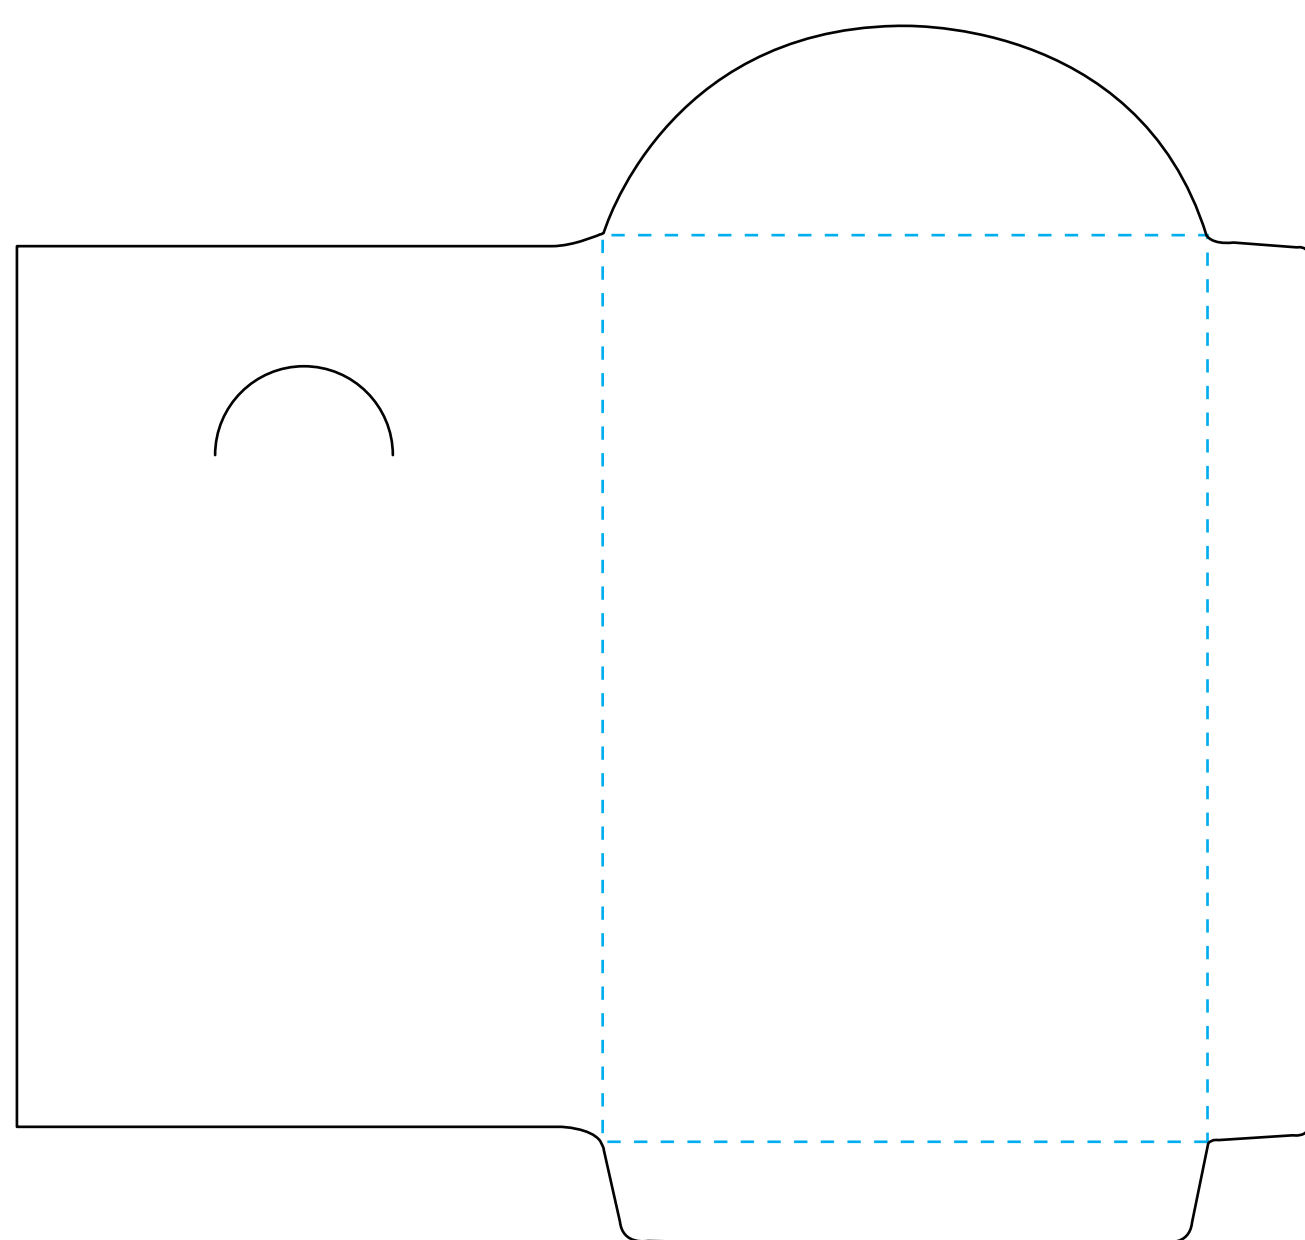

# Red Packet Testing

Opened Size: 171mm(W) x 161mm(H)

Closed Size: 80mm x 120mm(H)

Material: 120gsm Olin Rough High White

Die cut

Foldline